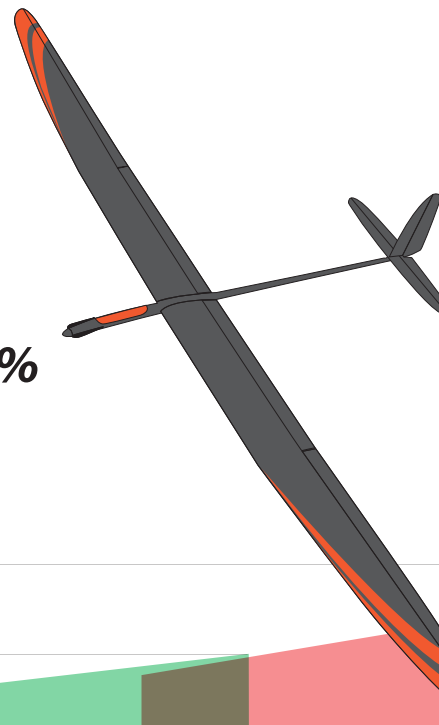

Fortuna F5J

Wingspan 3.82m

Length 1.77m

Wing area 75.4dm²

Airfoil D. Pflug special 8%

WEIGHT kg

43.2 km/h
12m/s
for min t=1'@2m height
F5J Max wind limit