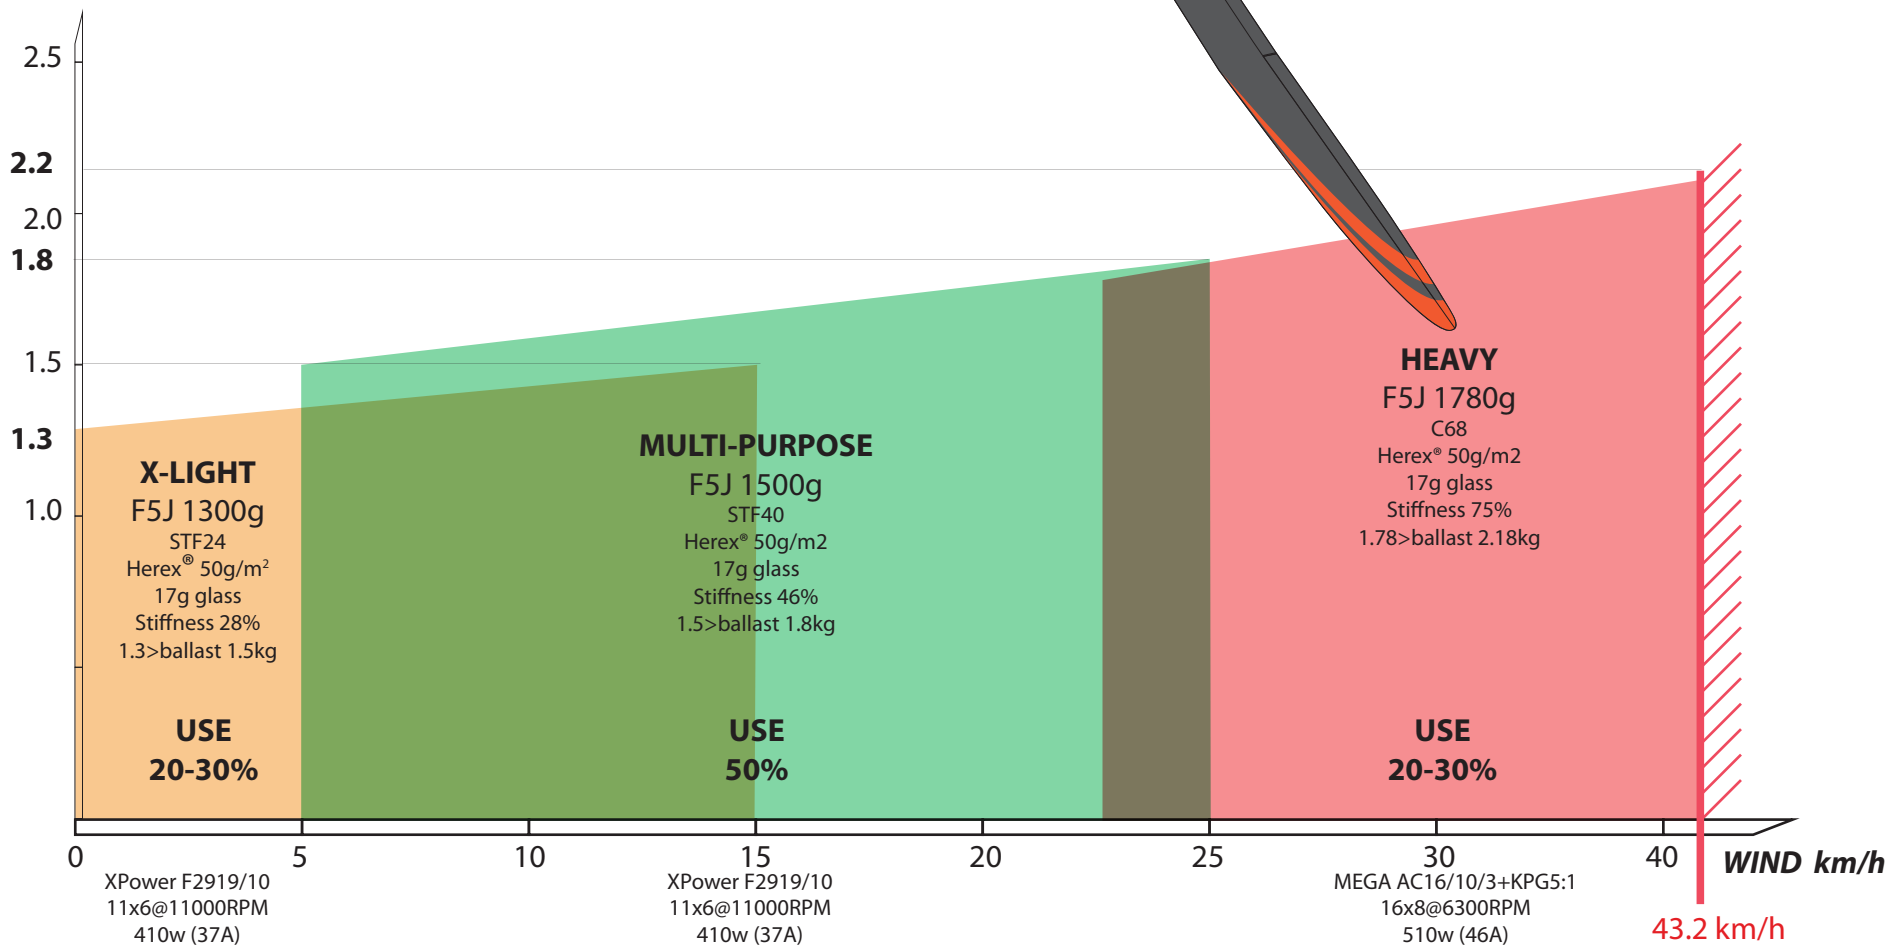

Fortuna F5J

Wingspan 3.82m

Length 1.77m

Wing area 75.4dm²

Airfoil D. Pflug special 8%

WEIGHT kg

43.2 km/h
12m/s
for min t=1'@2m height
F5J Max wind limit