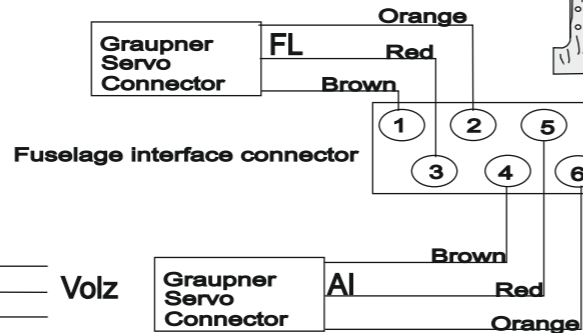

SERVO

SERVO

VOLZ

T - tail

+6mm  
-6mm

## Cables

Graupner	Brown	Black	Volz
	Red	Red	
	Orange	White	