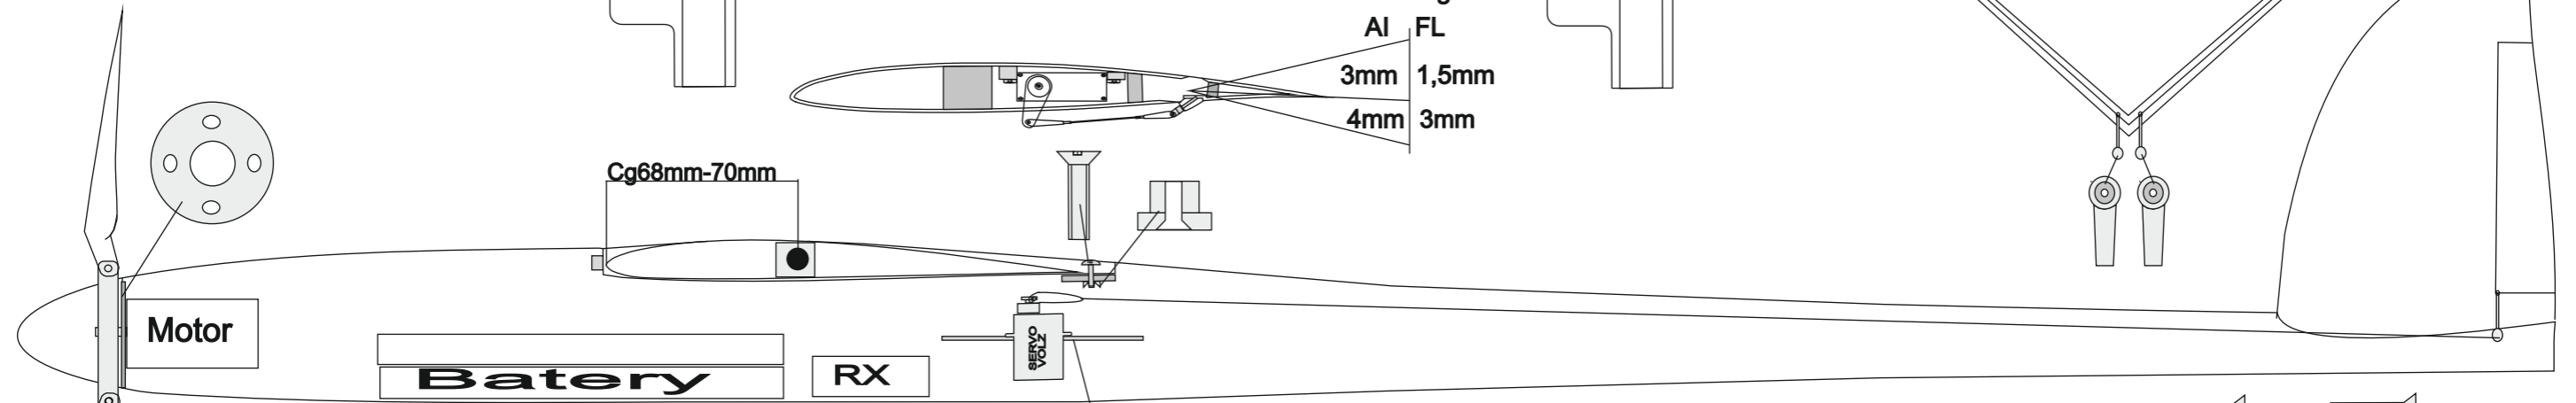

Settings:	(+ : down, - : up)
Center of gravity	68 -70mm
Ailerons :	+5mm -12mm
Flaps :	+4mm -3mm
Elevator :	+5mm -5mm
Rudder :	

Settings
AI FL

12mm 5mm
5mm 3mm

Settings
AI FL

3mm 1,5mm
4mm 3mm