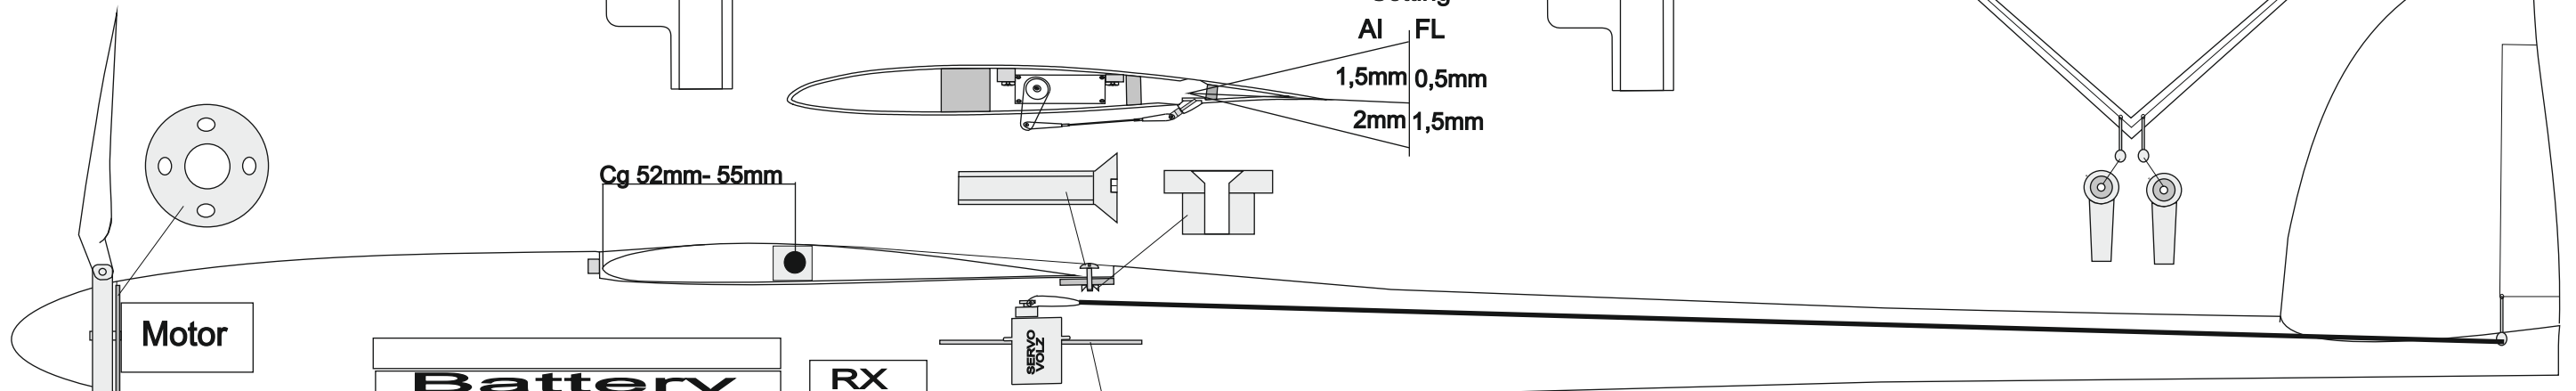

Tech Data :	
Wing span:	1705mm
Wing: "	24,25dcm/2
Elevator :	2,52dcm/2
Aerofoil :	Mh30 mod
Weight:	430-480g

Setting	(+ : down, - : up)
Center of gravity	52 -55mm
Ailerons:	+5mm -11mm
Flaps:	+14mm -2mm
Elevator :	+4mm -4mm
Rudder:	

## Cabling