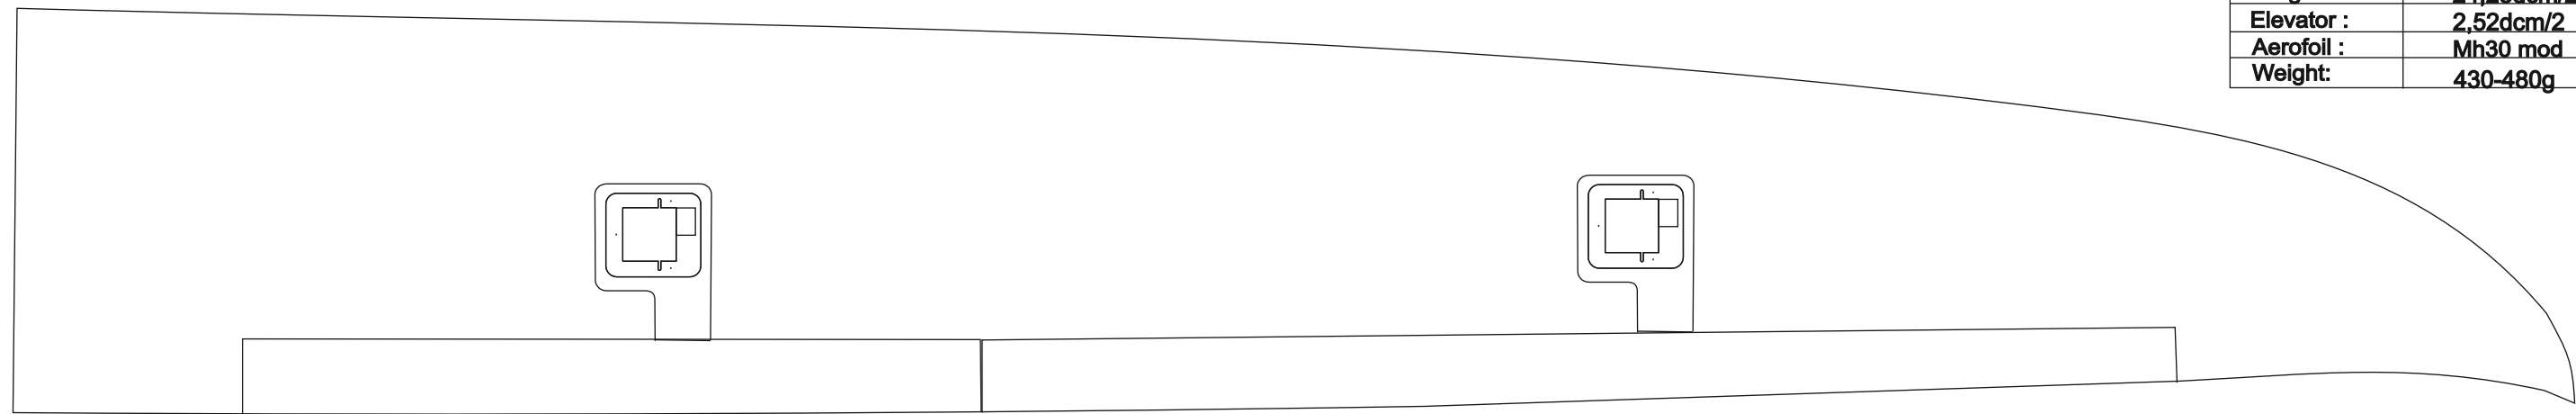

Tech Data :	
Wing span:	1705mm
Wing: "	24,25dcm/2
Elevator :	2,52dcm/2
Aerofoil :	Mh30 mod
Weight:	430-480g

Setting	(+ : down, - : up)
Center of gravity	52 -55mm
Ailerons:	+5mm -11mm
Flaps:	+14mm -2mm
Elevator :	+4mm -4mm
Rudder:	

## Cabling