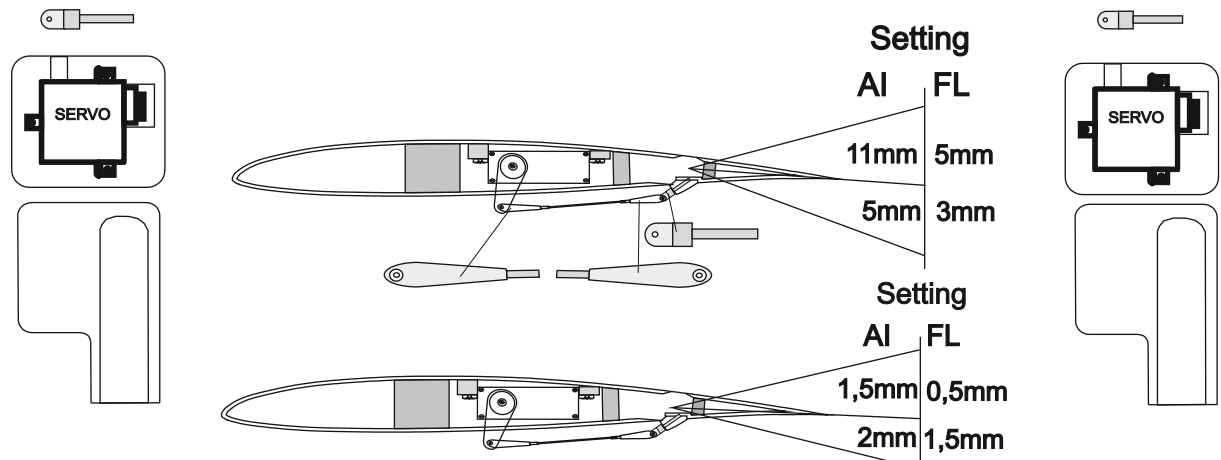

Tech Data :	
Wing span:	1705mm
Wing: "	24,25dcm/2
Elevator :	2,52dcm/2
Aerofoil :	Mh30 mod
Weight:	430-480g

Setting	(+ : down, - : up)
Center of gravity	52 -55mm
Ailerons:	+5mm -11mm
Flaps:	+14mm -2mm
Elevator :	+4mm -4mm
Rudder:	

## Cabling