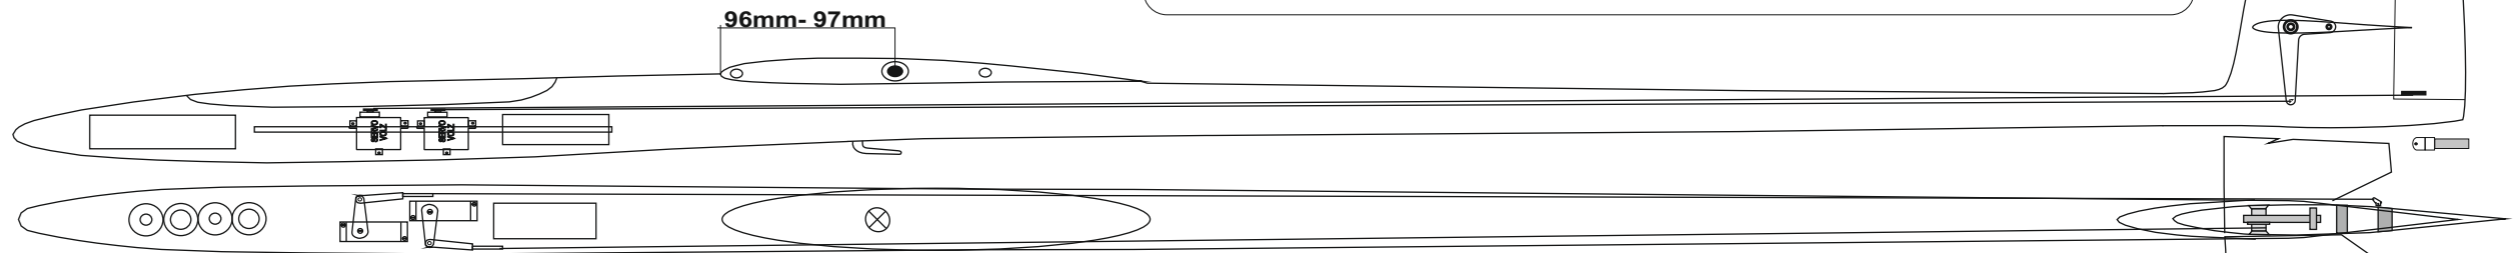

Flight Phase F 3J

Control surface (+ : down, - : up)	
Center of Gravity	96mm- 97mm
Hook in front of Cg	4-6 mm
Aileron AI :	+4mm -17mm
Flaps FL :	-5mm + 49mm
Rudder :	24mm
Elevator : +	+6mm -6mm
Elevator : V	+9mm -8mm
FL-AI- Mix : Start	+9mm +4mm
FL-AI- Mix : Flight	+1,5mm +1mm
FL-AI- Mix : Route/track	-1,8mm 0mm
FL-AI- Mix : Speed	-3mm 0mm
Butterfly /break : FL-AI	+48mm -16mm
Elevator compensation	+4mm
Kombi-Switch	-4mm +4,5mm

Fuselage selection:

glider or Electric bigger fuselage + tail

bigger fuselage V tail

výběr křídla

	Outer wings 3D Typ 3	Wing span
	1030mm	3705mm
	Outer wings Typ 4	Wing span
	950mm	3545mm

Cables